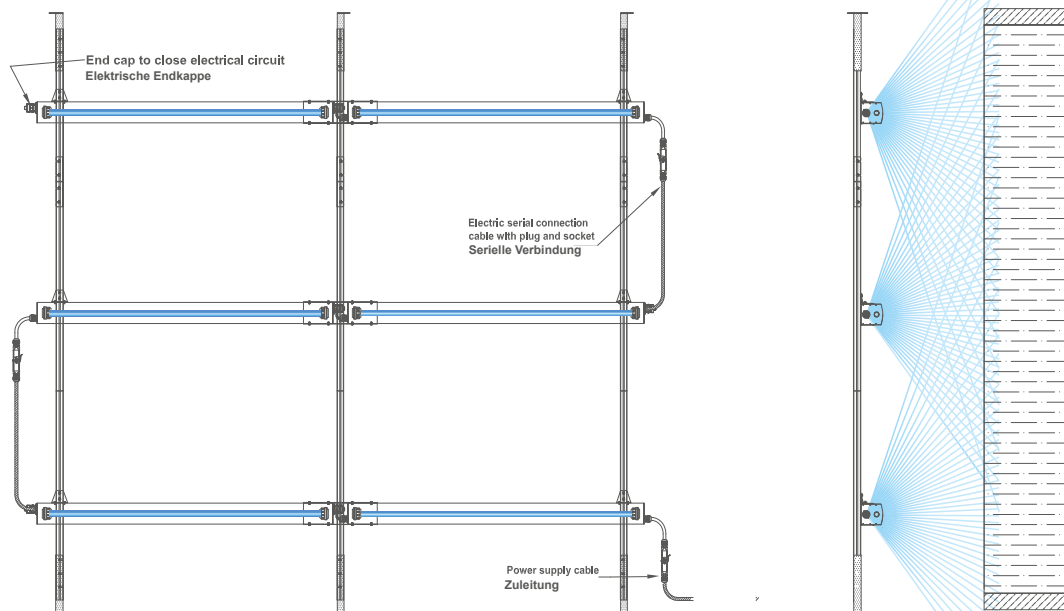

UV - STICK -AL- SCR - UL

TABLE - Tabelle

UV-STICK		E40H-AL-SCR-UL	E60H-AL-SCR-UL	E75H-AL-SCR-UL	E100H-AL-SCR-UL	E150-AL-SCR-UL	E150H-AL-SCR-UL
LAMP LIFETIME UP TO (hours)*	Lebensdauer (Stunden)*	≤ 18.000	≤ 18.000	≤ 18.000	≤ 18.000	≤ 18.000	≤ 18.000
POWER (W)	Energieverbrauch (W)	40	60	90	120	76	150
DIMENSIONS (LxWxP)(mm)	Maße (Gesamt) (mm)	571x80x82	734x80x82	1028x80x82	1309x80x82	1688x80x82	1688x80x82
"A" DIMENSIONS (mm)	Maße (A) (mm)	508	671	965	1246	1625	1625
AVERAGE SURFACE OF COIL / FILTER COVERED (m²)	Durchschnittliche Bestrahlungsfläche bei ca. 400 mm Abstand zum WT	0,25 ÷ 0,50	0,35 ÷ 0,70	0,50 ÷ 1,00	0,65 ÷ 1,30	0,75 ÷ 1,50	0,85 ÷ 1,70
WEIGHT (Kg)	Gewicht (kg)	1,4	1,7	2,2	2,7	3,4	3,4
PROTECTION RATING	Schutzklasse	IP 55					
REPLACEMENT LAMP	Ersatzlampen	CHS-40WH	CHS-60WH	CHS-90WH	CHS-120WH	CHS-75W	CHS-150WH

* continuous operation / Dauerbetrieb – ohne Schaltung

TECHNICAL DRAWINGS - Technische Zeichnungen